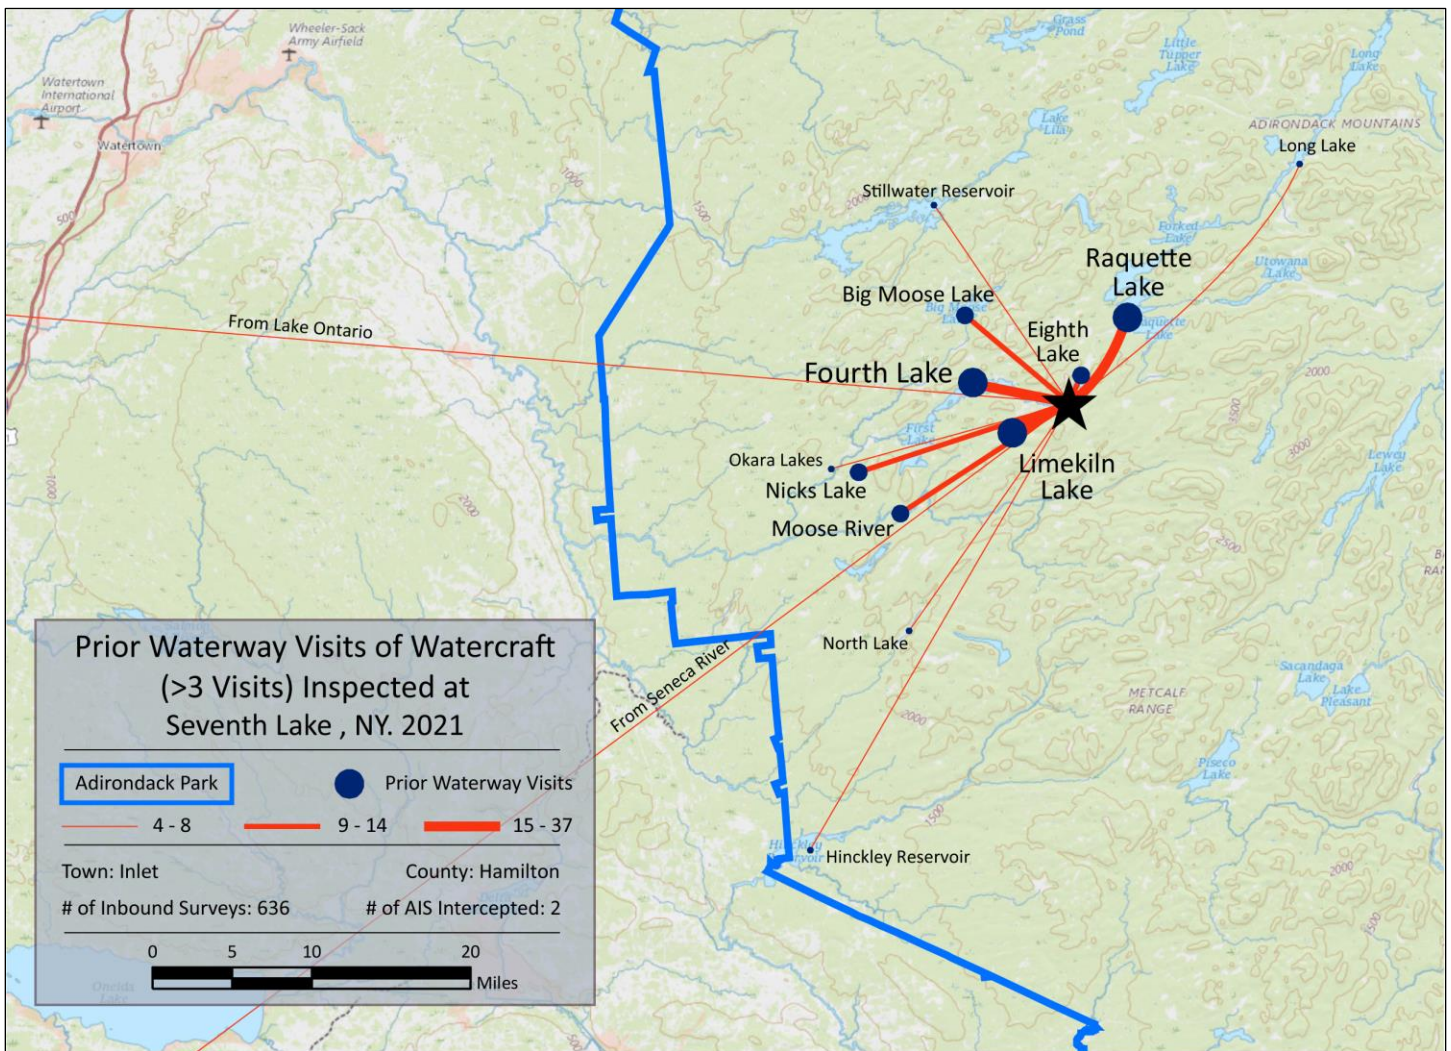

Previous Waterways for Launching Boats	# visits
Adirondacks (unspecified)	2
Cedar River Flow (Hamilton County)	2
Cossayuna Lake (Washington County)	2
Labrador Pond (Cortland County)	2
Lake Abanakee (Hamilton County)	2
Lake Serene (Herkimer County)	2
Little Long Lake (Oneida County)	2
Oneida Lake	2
Oscawana Lake (Putnam County)	2
Otisco Lake	2
Owasco Lake	2
Salmon Lake (Hamilton County)	2
Sixth Lake (Hamilton County)	2
Tupper Lake	2
Upper St. Regis Lake	2
Wallkill River, NJ	2
Canandaigua Lake	1
Cayuga Lake	1
Clear Lake (Jefferson County)	1
Delta Lake	1
Eaton Reservoir (Madison County)	1
Forked Lake	1

Eighth Lake

Previous Waterways for Launching Boats	# visits
NONE	111
SAME LAKE - PREVIOUS VISIT	43
Seventh Lake	34
Raquette Lake	5
UNKNOWN (boater doesn't know)	5
Cranberry Lake	4
NOT ASKED	3
St. Lawrence River	3
Bug Lake (Hamilton County)	2

Previous Waterways for Launching Boats	# visits
Canadarago Lake	2
Lewey Lake (Hamilton County)	2
Moose River, NY	2
RENTAL	2
unspecified lake in New York	2
Big Moose Lake	1
Lake Flower	1
Long Lake	1

Previous Waterways for Launching Boats	# visits
Nicks Lake (Herkimer County)	1
Otter Lake (Oneida County)	1
Raquette Pond (Franklin County)	1
Rollins Pond	1
Salmon River Reservoir (Oneida County)	1
Skaneateles Lake	1
Sylvia Lake (St Lawrence County)	1
West Lake (Fulton County)	1
Total	231

Seventh Lake
State of Motorized Boat Registration
(n=411)

Eighth Lake
State of Motorized Boat Registration
(n=71)

Seventh Lake

Eighth Lake

Seventh Lake Boat Launch

Eighth Lake Boat Launch