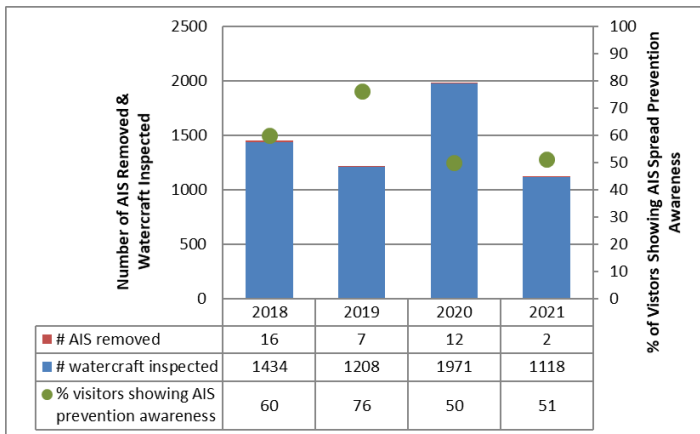

Seventh Lake