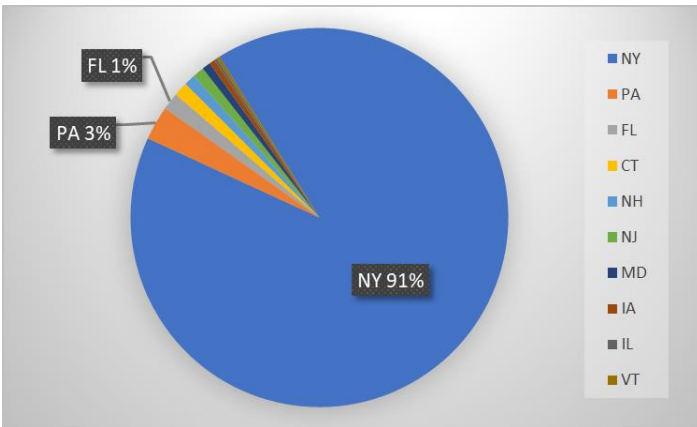

Eighth Lake

Previous Waterways for Launching Boats	# visits
NONE	111
SAME LAKE - PREVIOUS VISIT	43
Seventh Lake	34
Raquette Lake	5
UNKNOWN (boater doesn't know)	5
Cranberry Lake	4
NOT ASKED	3
St. Lawrence River	3
Bug Lake (Hamilton County)	2

Previous Waterways for Launching Boats	# visits
Canadarago Lake	2
Lewey Lake (Hamilton County)	2
Moose River, NY	2
RENTAL	2
unspecified lake in New York	2
Big Moose Lake	1
Lake Flower	1
Long Lake	1

Previous Waterways for Launching Boats	# visits
Nicks Lake (Herkimer County)	1
Otter Lake (Oneida County)	1
Raquette Pond (Franklin County)	1
Rollins Pond	1
Salmon River Reservoir (Oneida County)	1
Skaneateles Lake	1
Sylvia Lake (St Lawrence County)	1
West Lake (Fulton County)	1
Total	231

Seventh Lake
State of Motorized Boat Registration
(n=411)