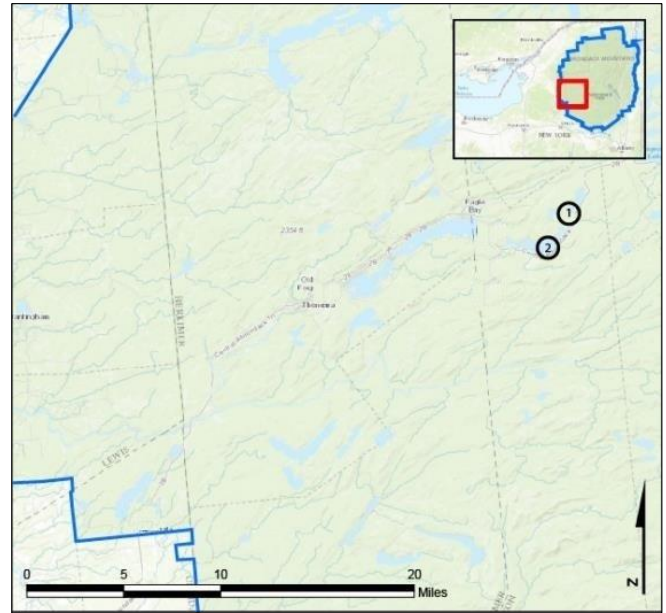

Seventh & Eighth Lakes

AIS intercepted: 4
Boats inspected: 1,508
Number of visitors: 2,297
Boats failing inspection: 0.5%

Dates of operation: May 29 – August 15
Total number of days covered: Seventh 69, Eighth 35
Weekly coverage: 3-7 days
Visitors showing spread prevention awareness: 55%
Number of previously visited waterways: 72

AIS present in waterbody: Eurasian watermilfoil,
 variable-leaf milfoil
Partnerships: Fulton Chain of Lakes Association, Sixth and
 Seventh Lakes Association

1-Eighth Lake; 2-Seventh Lake

Watercraft	Boat Type										total # boats observed	total # boats inspected
	Barge	Canoe	Dock	Kayak	Motor	PWC	Row	Sail	SUP	Wind		
Seventh Lake	2	95	0	587	347	47	14	0	28	2	1122	1118
percentage of total boats	0.2%	8%	0%	52%	31%	4%	1%	0%	2%	0.2%	100%	100%
Eighth Lake	0	52	0	261	64	8	4	0	5	1	395	390
percentage of total boats	0%	13%	0%	66%	16%	2%	1%	0%	1%	0.3%	100%	99%
total	2	147	0	848	411	55	18	0	33	3	1517	1508
percentage of total boats	0.1%	10%	0%	56%	27%	4%	1%	0%	2%	0.2%	100%	99%

Previous Waterways for Launching Boats	# visits
Fulton Chain of Lakes (unspecified)	1
Gordon Pond (Franklin County)	1
Great Sacandaga Lake	1
Henderson Lake (Essex County)	1
Indian Lake (Hamilton County)	1
Lake Durant (Hamilton County)	1
Lake George	1
Lake Mahopac (Putnam County)	1
Leland Pond (Madison County)	1
Little Tupper Lake	1
Mason Lake (Hamilton County)	1
Mohawk River	1
Niagara River, NY	1
Old Forge Pond (Hamilton County)	1
Oswego River, NY	1
Piseco Lake	1
Raquette River, NY	1
RENTAL	1
Squam Lake, Holderness, NH	1
unspecified lake in Ohio	1
Utowana Lake (Hamilton County)	1
Woodhull Lake (Herkimer County)	1
Total	636

Eighth Lake

Previous Waterways for Launching Boats	# visits
NONE	111
SAME LAKE - PREVIOUS VISIT	43
Seventh Lake	34
Raquette Lake	5
UNKNOWN (boater doesn't know)	5
Cranberry Lake	4
NOT ASKED	3
St. Lawrence River	3
Bug Lake (Hamilton County)	2