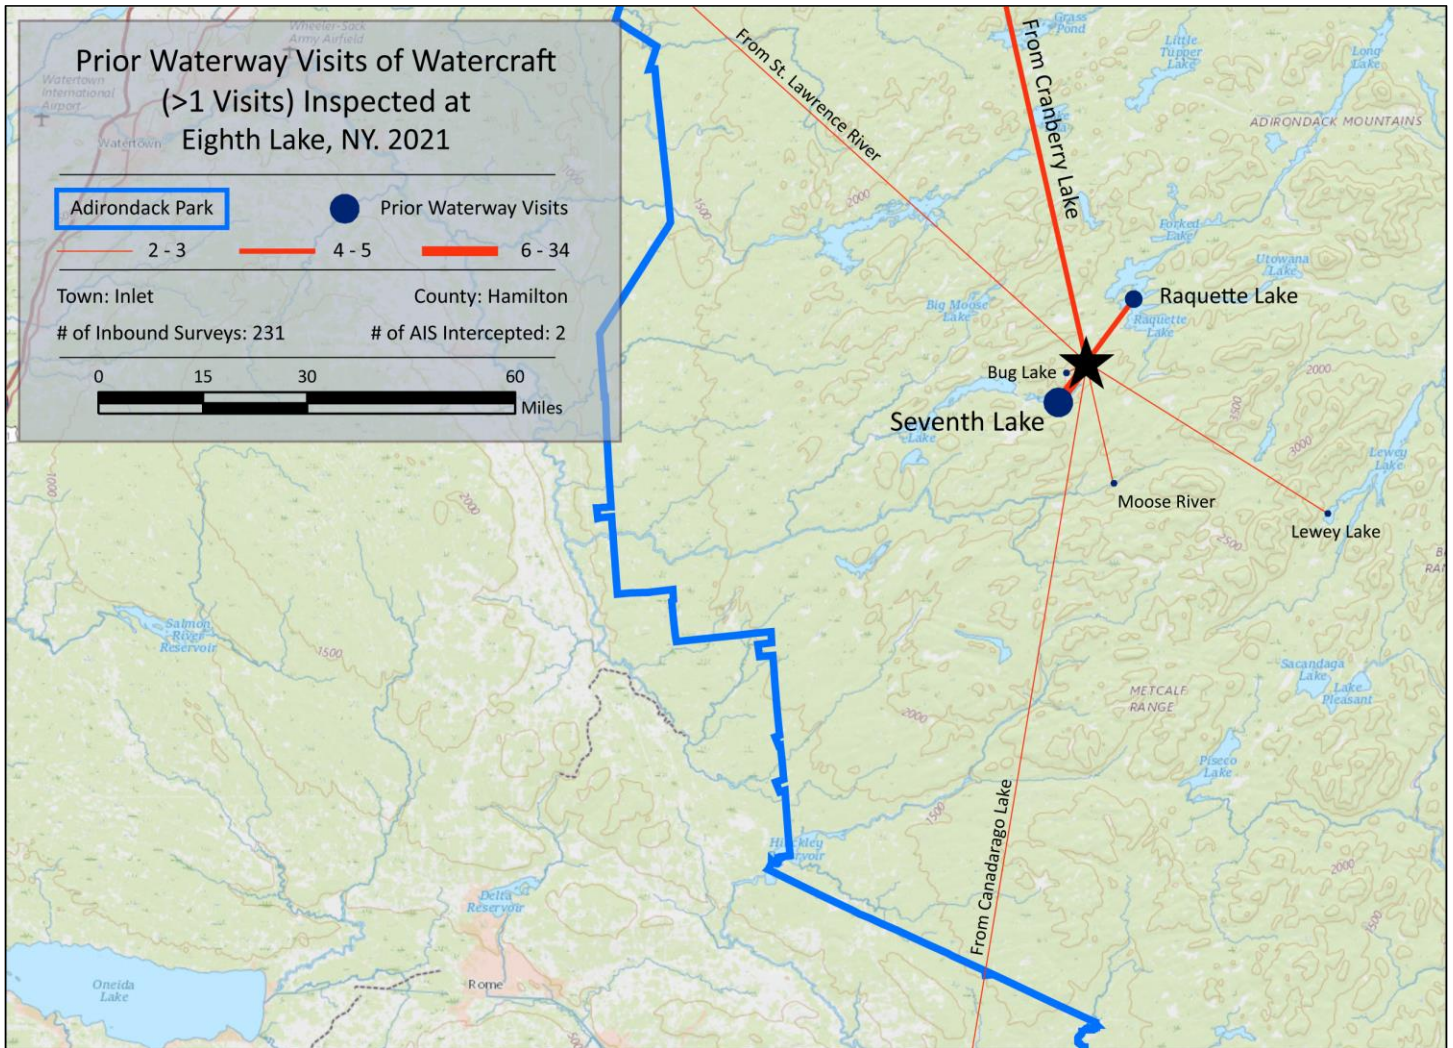

Previous Waterways for Launching Boats	# visits
Canadarago Lake	2
Lewey Lake (Hamilton County)	2
Moose River, NY	2
RENTAL	2
unspecified lake in New York	2
Big Moose Lake	1
Lake Flower	1
Long Lake	1

Previous Waterways for Launching Boats	# visits
Nicks Lake (Herkimer County)	1
Otter Lake (Oneida County)	1
Raquette Pond (Franklin County)	1
Rollins Pond	1
Salmon River Reservoir (Oneida County)	1
Skaneateles Lake	1
Sylvia Lake (St Lawrence County)	1
West Lake (Fulton County)	1
Total	231

Seventh Lake
State of Motorized Boat Registration
(n=411)

Eighth Lake
State of Motorized Boat Registration
(n=71)

Seventh Lake

Eighth Lake

Seventh Lake Boat Launch

Eighth Lake Boat Launch