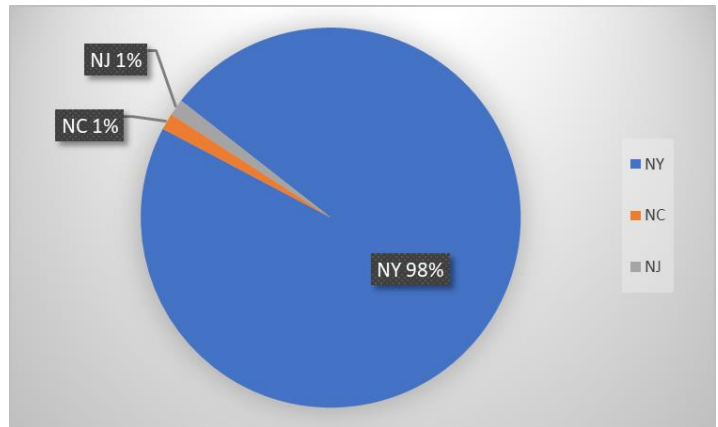

Eighth Lake
State of Motorized Boat Registration
(n=71)